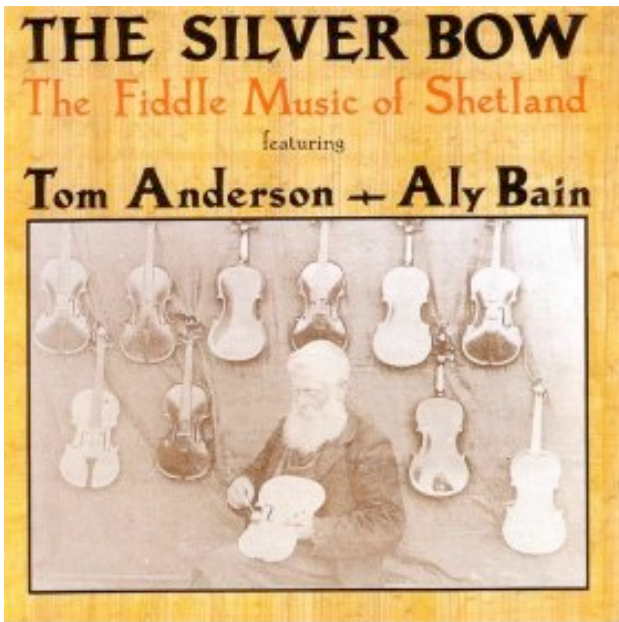

7. Erin Hallgrimson - Dayton - fiddle - vocal  
Hush Little Baby, Twinkle Little Star

6. Dale Emery - Stayton - fiddle - vocal  
Mary Had a Little Lamb, Oklahoma Hills

8. Betty Case - Aurora - vocal  
Tennessee Waltz, Let The Rest of the World Go By

15. Dean Boring - Canby - guitar - vocal  
There's a New Moon Over my Shoulder, You Are my  
Special Angel

16. Gene Stephenson - Woodburn - guitar - vocal  
Dog Gone that Train

18. Wally Case - Aurora - fiddle - guitar  
Over the Waves, Red Wing

17. Phil Ringle - Aurora - fiddle  
Hens and Chickens, Five Foot Two

19. Fred Hardin - Dallas - fiddle - vocal  
Way Down in Columbus Georgia

20. Allen Scheese - Dallas - fiddle - guitar - vocal  
I Saw the Light

22. Tim Moynahan - Dallas - dobro - vocal  
You Are my Sunshine

21. Ray Cunningham - Salem - fiddle  
White Lilies

23. Chris Lang - Woodburn - fiddle  
Milk Cow Blues

da Sholhit Litch from this album

25. Lew Holt - Salem - fiddle - piano - vocal  
Missouri Waltz, Home Sweet Home, Good Night Ladies