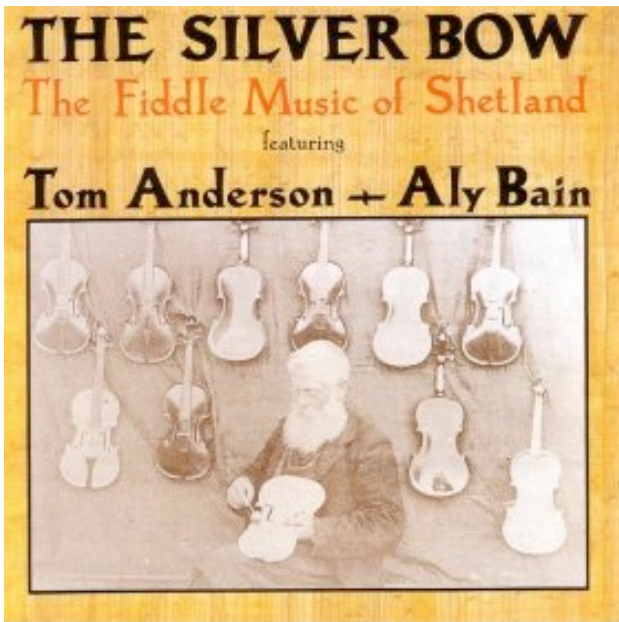

7. Erin Hallgrimson - Dayton - fiddle - vocal
Hush Little Baby, Twinkle Little Star

6. Dale Emery - Stayton - fiddle - vocal
Mary Had a Little Lamb, Oklahoma Hills

8. Betty Case - Aurora - vocal
Tennessee Waltz, Let The Rest of the World Go By

15. Dean Boring - Canby - guitar - vocal
There's a New Moon Over my Shoulder, You Are my
Special Angel

16. Gene Stephenson - Woodburn - guitar - vocal
Dog Gone that Train

18. Wally Case - Aurora - fiddle - guitar
Over the Waves, Red Wing

17. Phil Ringle - Aurora - fiddle
Hens and Chickens, Five Foot Two

19. Fred Hardin - Dallas - fiddle - vocal
Way Down in Columbus Georgia

20. Allen Scheese - Dallas - fiddle - guitar - vocal
I Saw the Light

22. Tim Moynahan - Dallas - dobro - vocal
You Are my Sunshine

21. Ray Cunningham - Salem - fiddle
White Lilies

23. Chris Lang - Woodburn - fiddle
Milk Cow Blues

da Sholhit Litch from this album

25. Lew Holt - Salem - fiddle - piano - vocal
Missouri Waltz, Home Sweet Home, Good Night Ladies